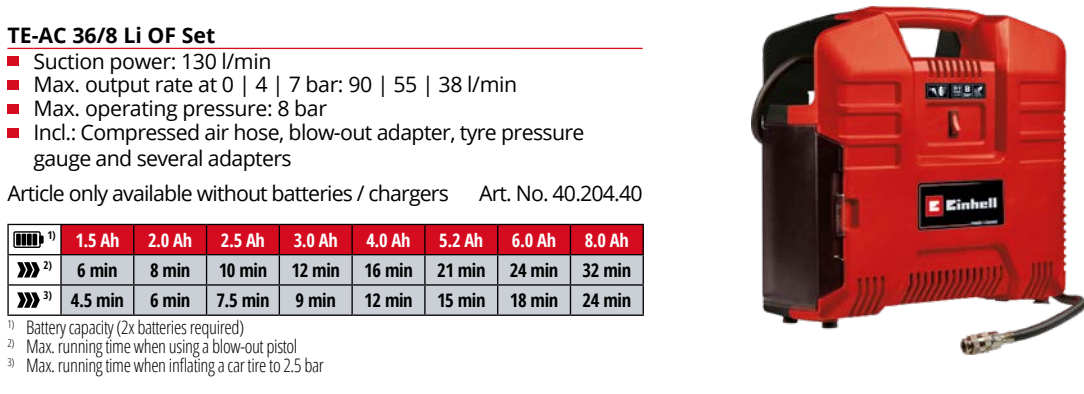

CORDLESS COMPRESSOR 36 V

TE-AC 36/6/8 Li Of Set

- Suction power: 130 l/min
- Max. output rate at 0 | 4 | 7 bar: 90 | 55 | 38 l/min
- Tank capacity: 6 l
- Max. operating pressure: 8 bar
- Incl.: Compressed air hose, blow-out adapter, tyre pressure gauge and several adapters

Article only available without batteries / chargers Art. No. 40.204.50

¹⁾	1.5 Ah	2.0 Ah	2.5 Ah	3.0 Ah	4.0 Ah	5.2 Ah	6.0 Ah	8.0 Ah
²⁾	20 pcs	25 pcs	29 pcs	40 pcs	50 pcs	60 pcs	80 pcs	100 pcs
³⁾	330 pcs	400 pcs	435 pcs	660 pcs	800 pcs	900 pcs	1320 pcs	1600 pcs

¹⁾ Battery capacity (2x batteries required)

²⁾ Tank pressure build-up cycles per battery charge

³⁾ Soft wood – max. number of staples (13 mm staples) per battery charge

CORDLESS PORTABLE COMPRESSOR 18 V

TE-AC 36/8 Li Of Set

- Suction power: 130 l/min
- Max. output rate at 0 | 4 | 7 bar: 90 | 55 | 38 l/min
- Max. operating pressure: 8 bar
- Incl.: Compressed air hose, blow-out adapter, tyre pressure gauge and several adapters

Article only available without batteries / chargers Art. No. 40.204.40

¹⁾	1.5 Ah	2.0 Ah	2.5 Ah	3.0 Ah	4.0 Ah	5.2 Ah	6.0 Ah	8.0 Ah
²⁾	6 min	8 min	10 min	12 min	16 min	21 min	24 min	32 min
³⁾	4.5 min	6 min	7.5 min	9 min	12 min	15 min	18 min	24 min

¹⁾ Battery capacity (2x batteries required)

²⁾ Max. running time when using a blow-out pistol

³⁾ Max. running time when inflating a car tire to 2.5 bar

- Mobile compressor with compressed air tank
- Twin-Pack Technology
- Incl. extensive accessories

TWIN-PACK
18V • 18V • 36V
TECHNOLOGY