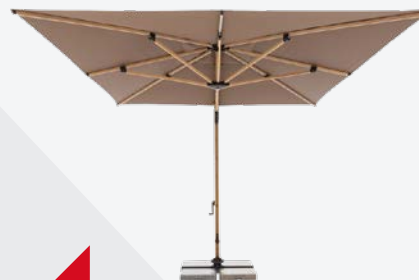

PROTECTION FROM THE SUN WITH POWER X-CHANGE

Cantilever sunshade from Doppler

Our platform partner Doppler has developed a high-grade cantilever sunshade with LED lighting. This impressive sunshade with its surface area of 400 x 300 cm can be illuminated by Power X-Change. Thanks to the Power X-Change LED lighting, this sunshade is able to create the ideal ambience even in twilight hours.