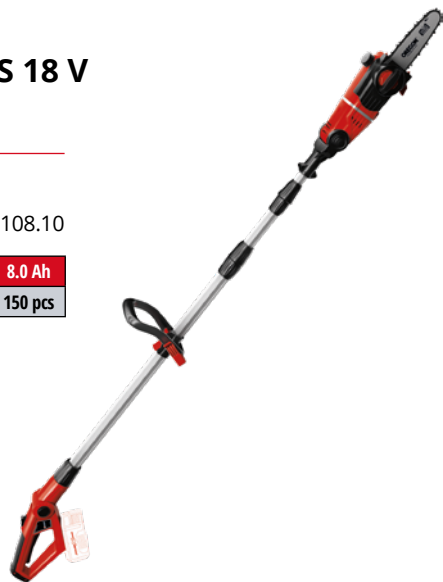

CORDLESS POLE-MOUNTED PRUNERS 18 V

GE-LC 18 Li T

- Bar length / cutting length: 200 mm / 170 mm
- Cutting speed: 3.76 m/s

Article only available without battery / charger Art. No. 34.108.10

¹⁾	1.5 Ah	2.0 Ah	2.5 Ah	3.0 Ah	4.0 Ah	5.2 Ah	6.0 Ah	8.0 Ah
²⁾	30 pcs	40 pcs	48 pcs	60 pcs	75 pcs	100 pcs	120 pcs	150 pcs

For best performance select a battery with at least 2.5 Ah

GC-LC 18/20 Li T

- Bar length / cutting length: 200 mm / 195 mm
- Cutting speed: 5.5 m/s

Article only available without battery / charger Art. No. 34.105.81

¹⁾	1.5 Ah	2.0 Ah	2.5 Ah	3.0 Ah	4.0 Ah	5.2 Ah	6.0 Ah	8.0 Ah
²⁾	37 pcs	50 pcs	65 pcs	75 pcs	100 pcs	130 pcs	155 pcs	200 pcs

For best performance select a battery with at least 2.5 Ah

FITTED WITH
OREGON
CHAIN AND BAR

- 90° swivel attachment for horizontal cuts
- Main handle + motor head tiltable by several settings
- Toolless chain tensioning and changing