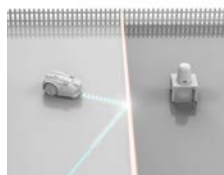

A FLOWER MEADOW IN THE GARTEN

A flower meadow in the garden is just beginning to grow and is attracting the first insects. Now is the wrong time for the robot lawn mower to pass through.