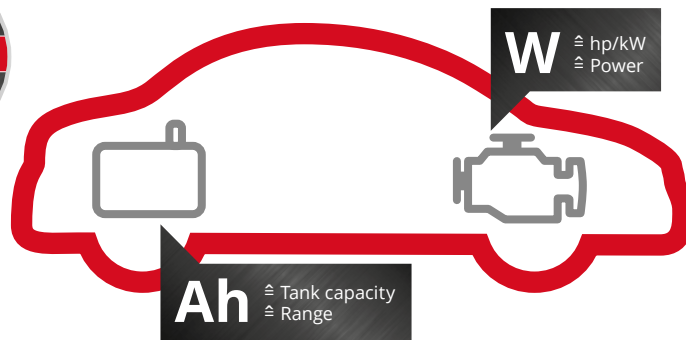

POWER X-CHANGE PLUS. THE PLUS IN POWER

Rechargeable batteries vary not just in terms of running time and weight. What is also critically important is the power that they provide. With Power X-Change PLUS Technology you get more power per cell, so that you can work with plenty of power even on challenging applications as well.

If, for example, you want to use your angle grinder for cutting work, the running time (see Ah rating) is generally not critical. Sufficient power, on the other hand, is. A car is a useful comparison. Uphill or when overtaking, more power, in other words more hp respectively kW, is needed.

PUREPOWER – INNOVATIVE DRIVE TECHNOLOGY FOR THE HIGHEST DEMANDS.

Various Power X-Change devices are equipped with brushless motors. They offer significant advantages compared to carbon brush motor:

- MORE POWER
- LONGER RUNNING TIMES
- LONGER SERVICE LIFE
- MORE COMPACT DESIGN
- MAINTENANCE-FREE